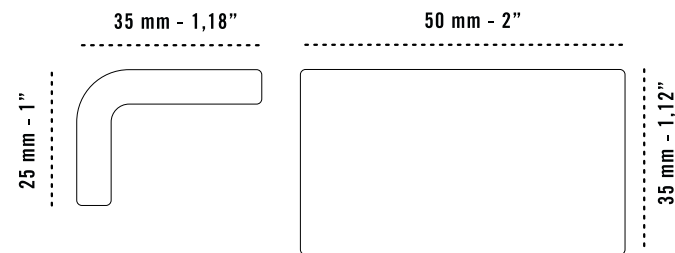

Trim Parts Corner

Trim Parts Cove