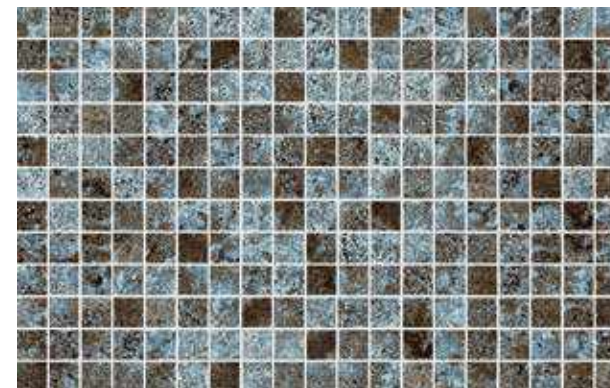

Zagreb Matte

19