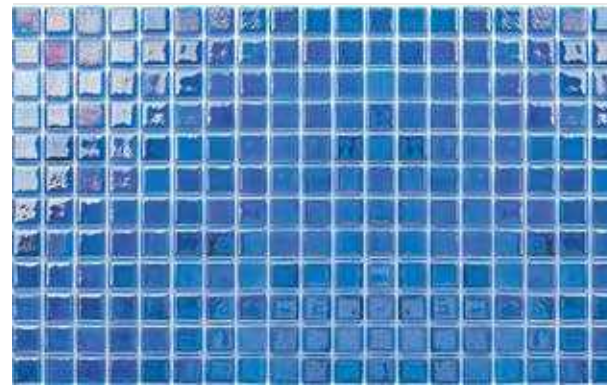

34

CAM MOZAIKLER
GLASS MOSAICS

Artistic

Miss

A155

35