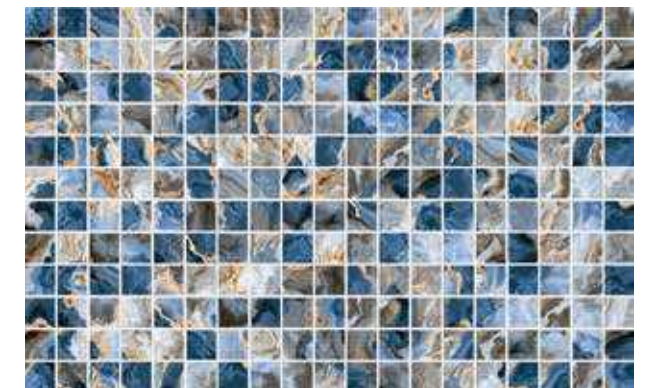

Monte Carlo