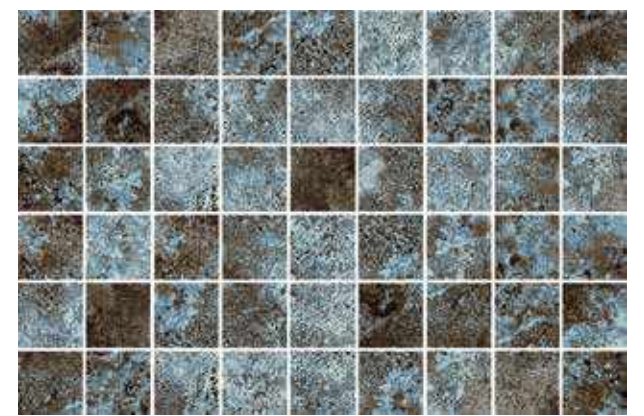

Modena Zagreb Matte