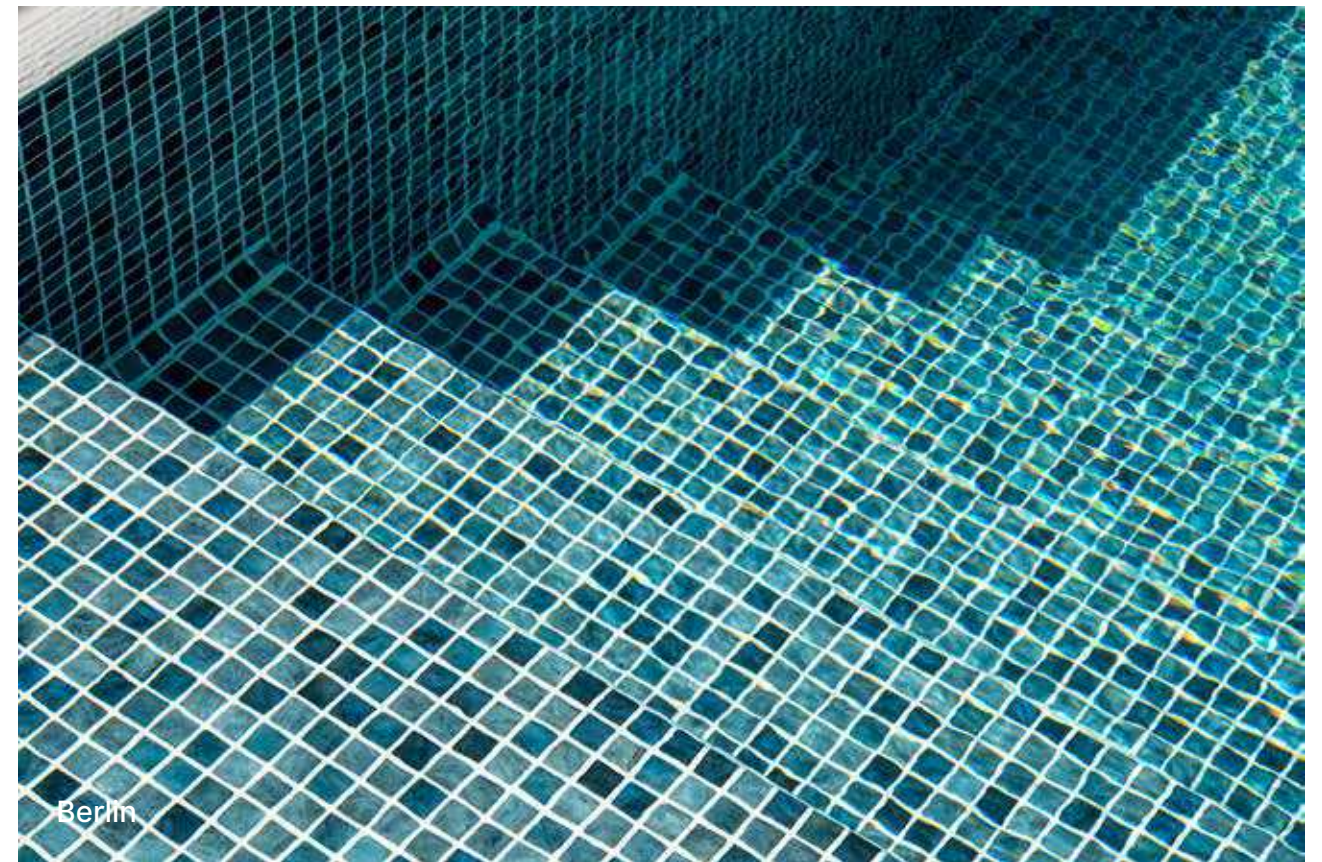

Vogue Pool Glossy

Berlin