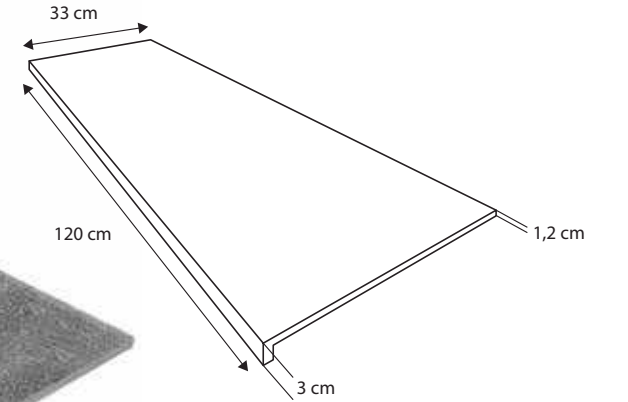

**Vision Luca Grey
L Tutamak/ Merdiven Kaymazı**
Vision Luca Grey
L Handle/ Ladder Anti-Slip
33x120 cm